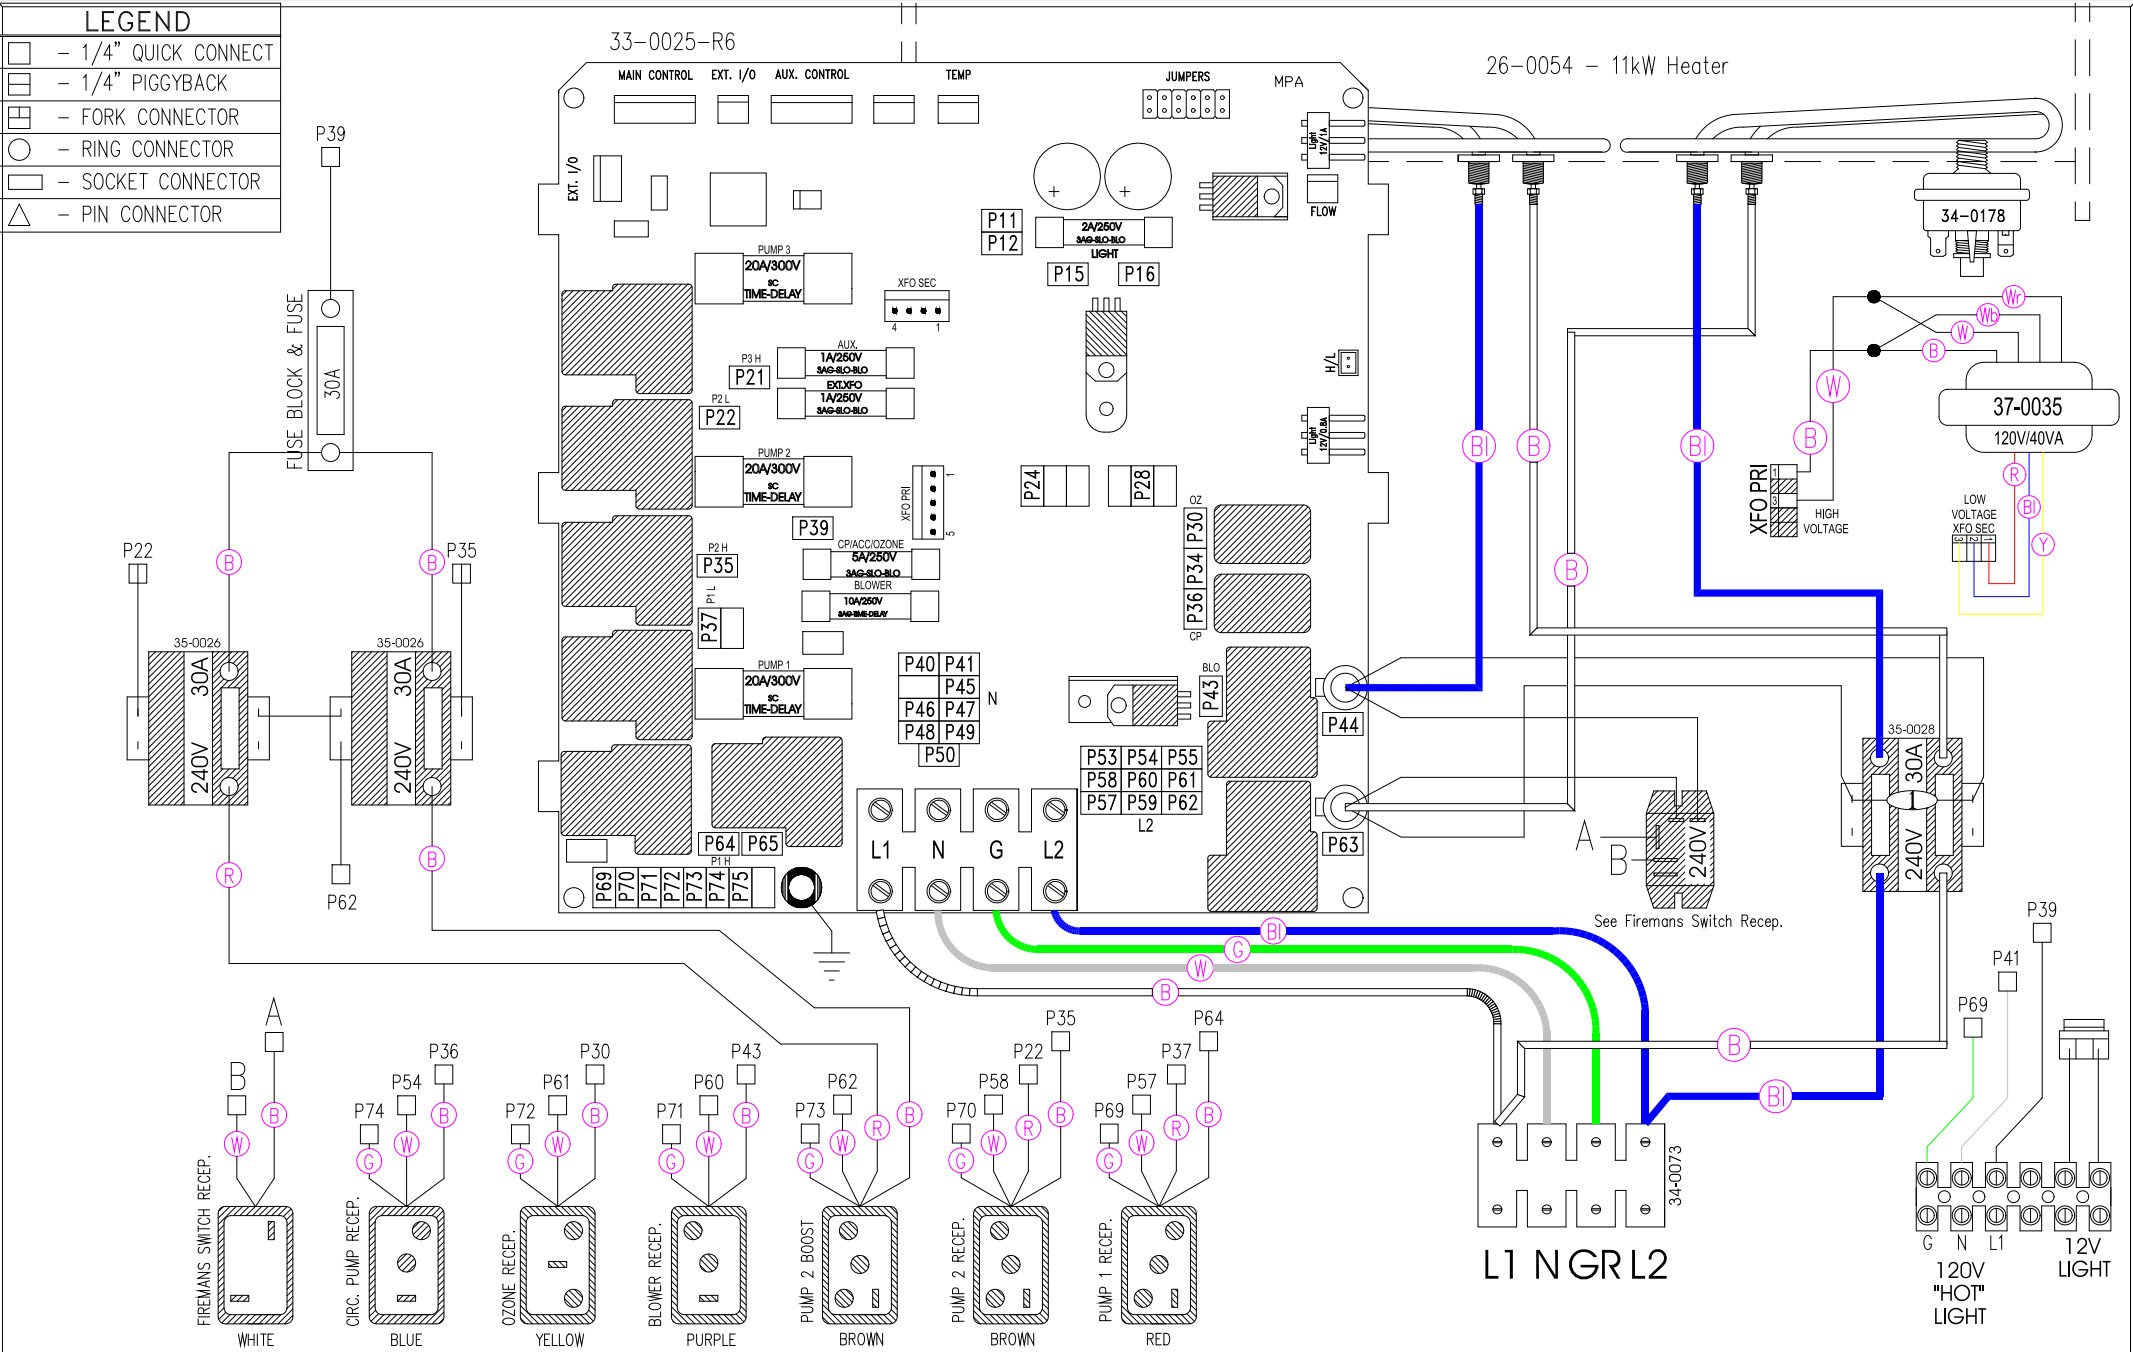

LEGEND	
□	- 1/4" QUICK CONNECT
▢	- 1/4" PIGGYBACK
⊞	- FORK CONNECTOR
○	- RING CONNECTOR
⊞	- SOCKET CONNECTOR
△	- PIN CONNECTOR

HYDRO-QUIP
CORONA, CA (909) 273-7575

Manufacture Notes: Shaded Components 240V.

Dwg. No. G822A0-KLPQY-J

Drawn BH
Date 04.09.03

Rev 0
Wire Color Code

Diagram No. 5153

B - Black	G - Green
Br - Brown	Bl - Blue
R - Red	V - Violet
O - Orange	W - White
Y - Yellow	Gr - Gray